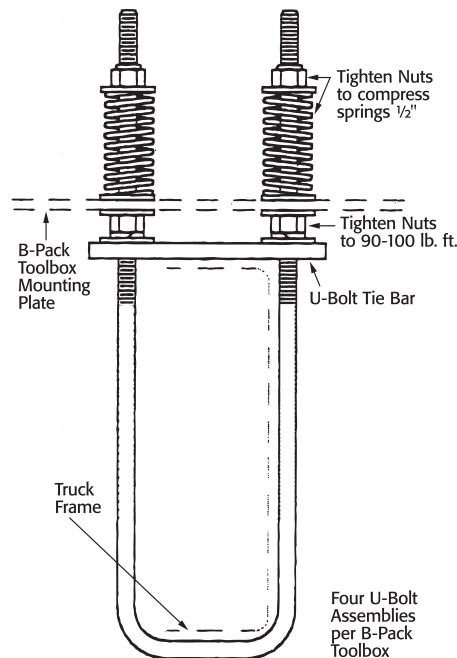

Mounting Instructions

B-Pack Toolbox

It is recommended to mount the toolbox 3" min. from truck cab.

Check tightness of fasteners periodically.

3008072 Rev. B

Mounting Instructions

B-Pack Toolbox

It is recommended to mount the toolbox 3" min. from truck cab.

Check tightness of fasteners periodically.

3008072 Rev. B