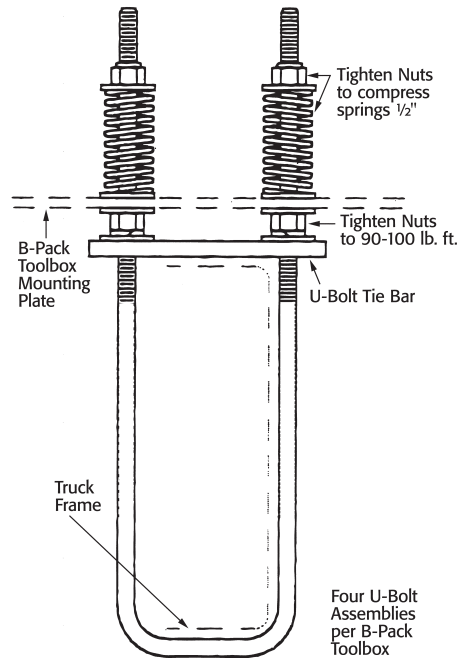

Mounting Instructions

B-Pack Toolbox

It is recommended to mount the toolbox 3" min. from truck cab.

Check tightness of fasteners periodically.

3008072 Rev. B

Mounting Instructions

B-Pack Toolbox

It is recommended to mount the toolbox 3" min. from truck cab.

Check tightness of fasteners periodically.

3008072 Rev. B