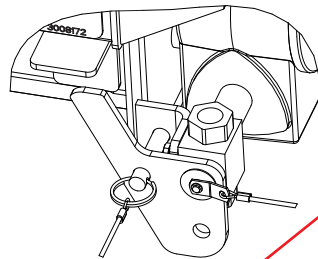

**!** **DANGER**

**Before servicing turn  
power off, rotate  
lock-out handle, and  
insert lock pin**

IF DEFACED - ORDER DECAL PART NO. 3015562

**Auger ON**

**Auger OFF**