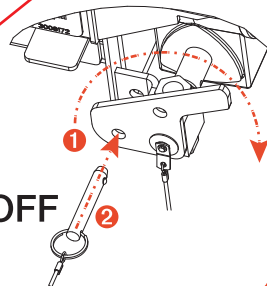

**!** **DANGER**

**Before servicing turn  
power off, rotate  
lock-out handle, and  
insert lock pin**

IF DEFACED - ORDER DECAL PART NO. 3015562

**Auger ON**

**Auger OFF**