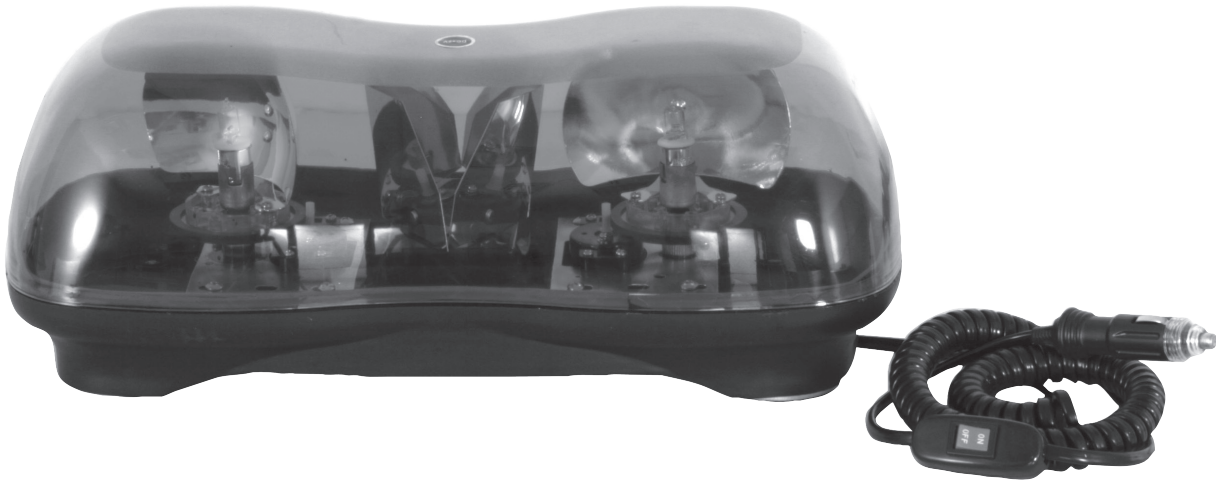

## 8891020 Mini Lightbar

**1.** The mini lightbar is ready for immediate use. Place the unit on your vehicle's roof and insert plug into cigarette lighter or auxiliary plug.

### Replacement Parts

ITEM	PART NO.	QTY.	DESCRIPTION
1	3017690	1	Lens Replacement
2	3017691	1	Bulb Replacement