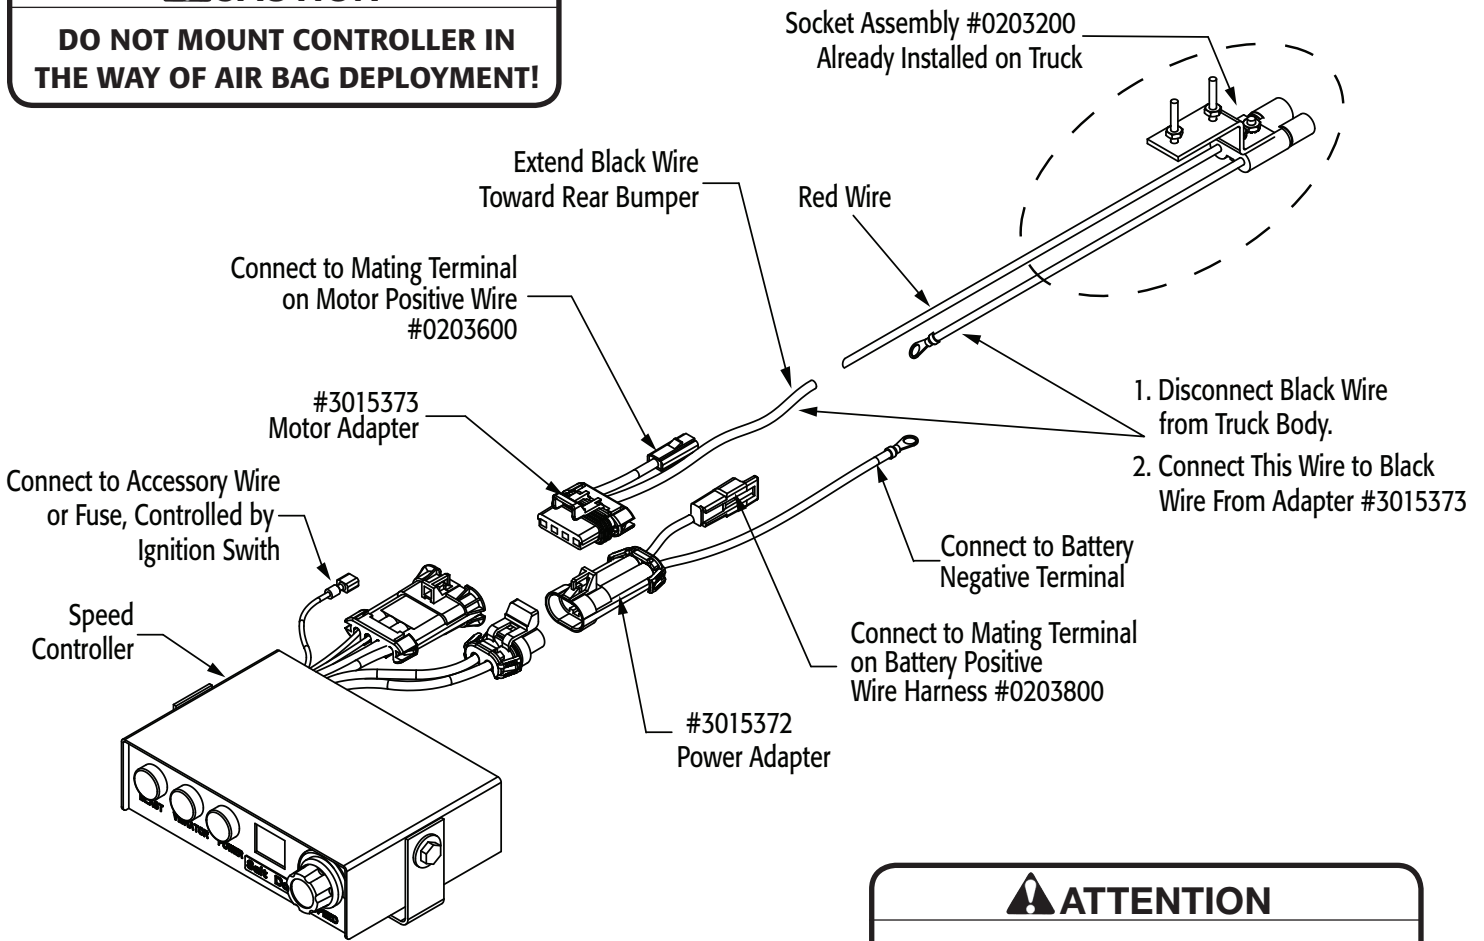

Installation Instructions

3015371 Replacement Kit for 3006587

THIS IS WIRE GROUND ELECTRICAL SYSTEM! NO CONNECTIONS TO TRUCK'S FRAME OR BODY ALLOWED!

NOTE: Always disconnect battery before attempting to install electrical components on your vehicle.

Mount the controller in a convenient location in the truck cab. It is recommended not to mount the controller directly in front of heat vents. Allow ample air space around controller.

CAUTION
DO NOT MOUNT CONTROLLER IN THE WAY OF AIR BAG DEPLOYMENT!