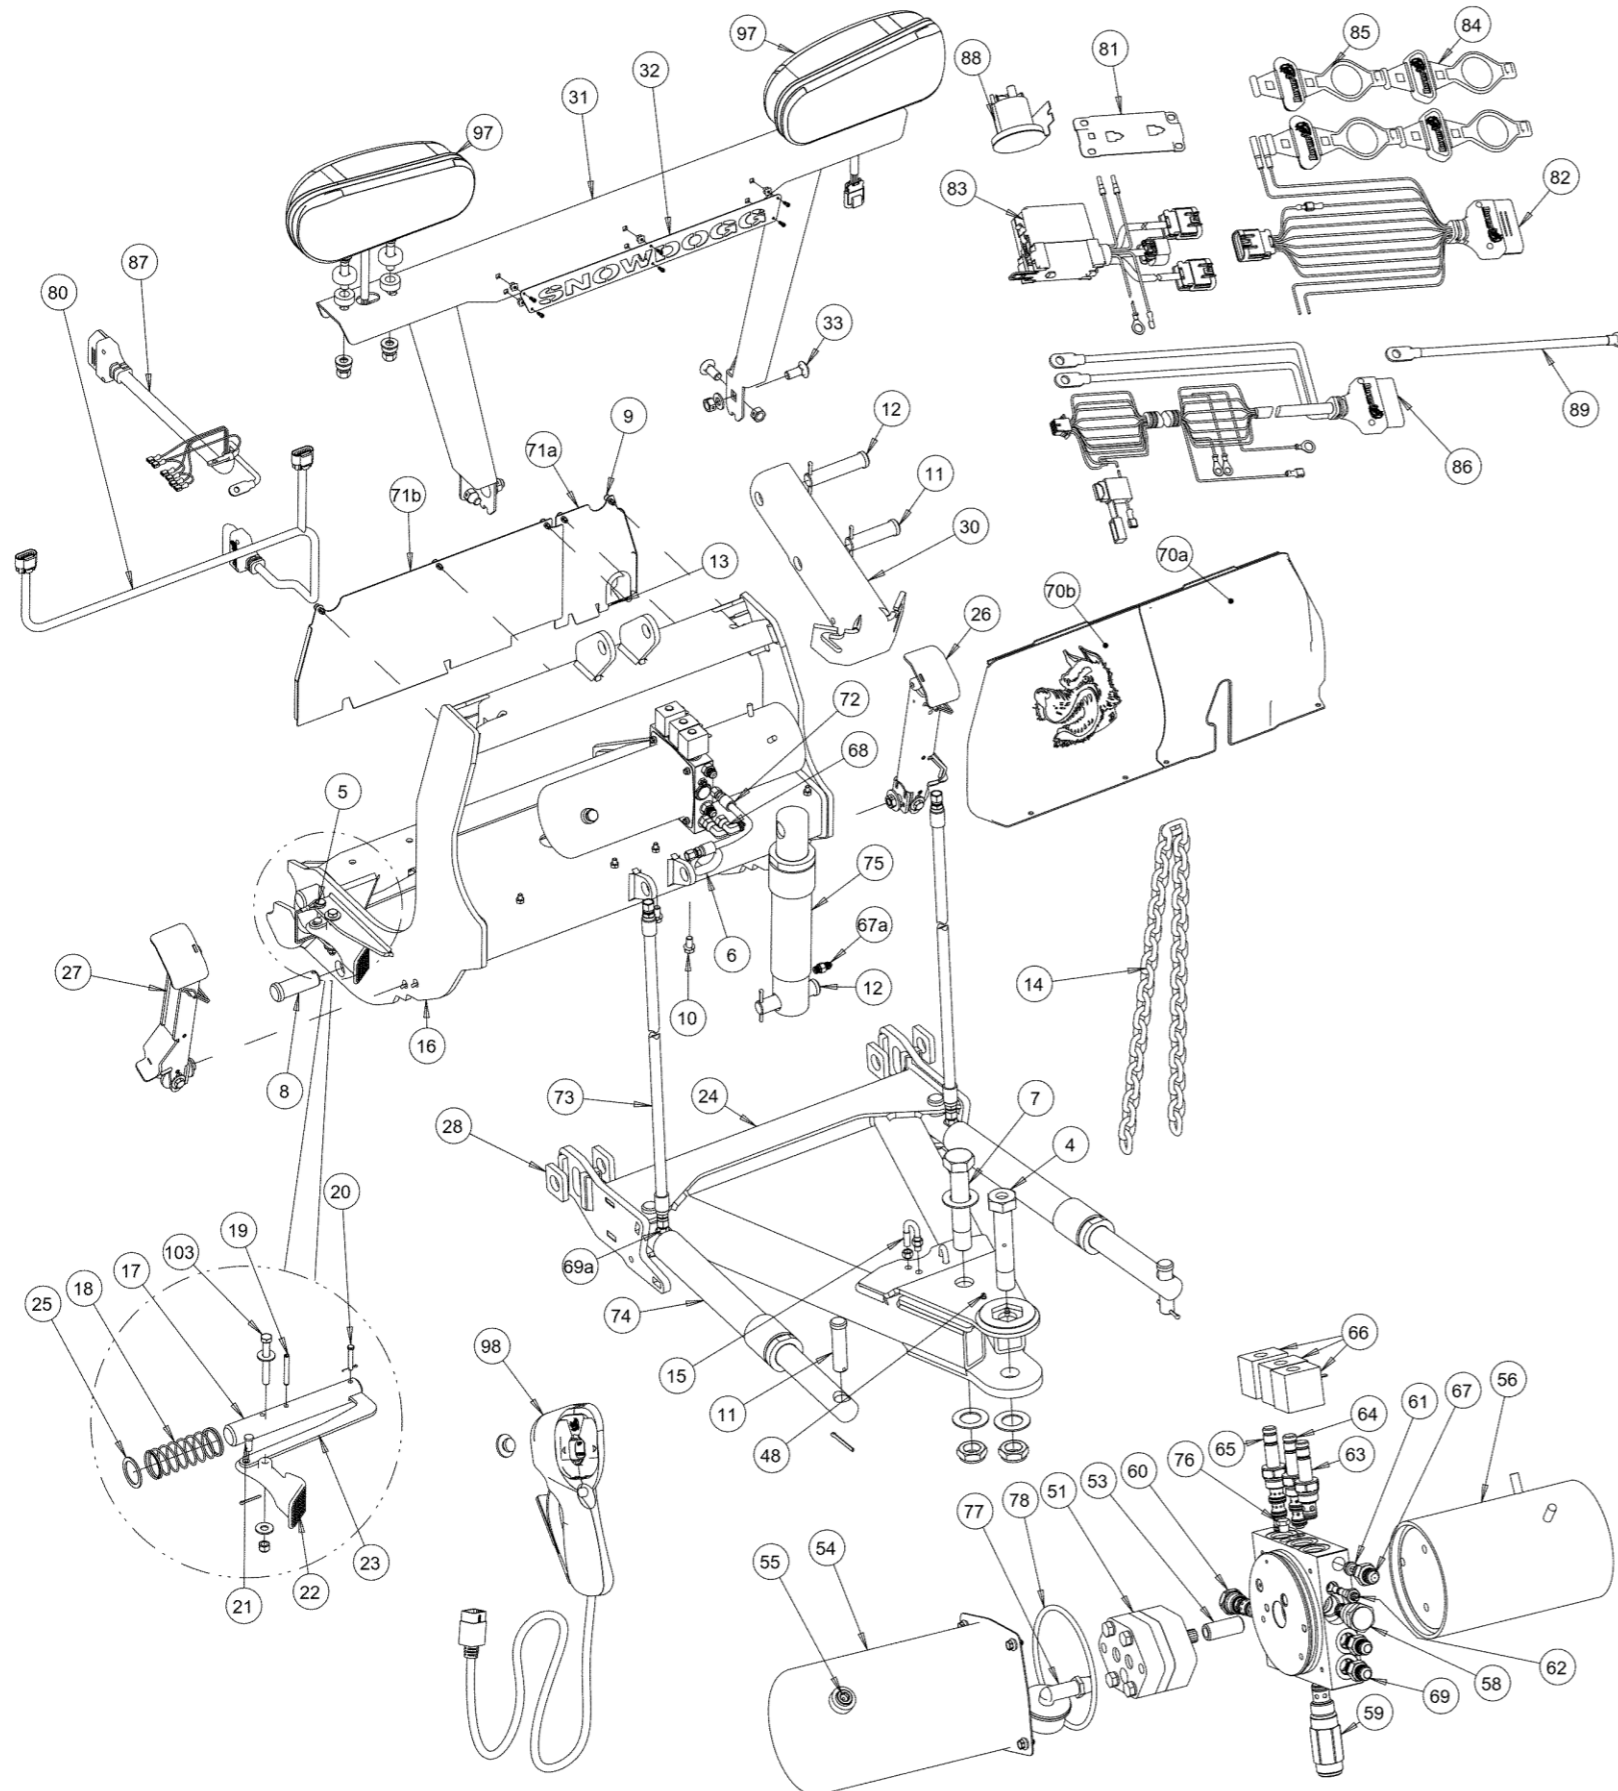

HD2/EX2/TE2 Lift Frame

Ref	Part No.	Description	Qty	Ref	Part No.	Description	Qty
	16011022	HD2/EX2 Central Hydraulic Lift Frame		67	16151320	Connector, -4 BSPP/JICM	1
	16011002	HD2/EX2 Lift Frame		67a	16151325	Connector, -4 SAEM/JICM	1
ACC	16150010	Hydraulic Fluid, Low Temp, 1 CASE (12 QTS)		68	16151322	Elbow, -6 JICM/JIC Swivel	2
4	16101120	Pivot Bolt Kit w/Grease Fitting	1	69	16151324	Connector, -6 JICM/SAEM	2
5	16111124	Snapper Pin, 2-1/2in	2	69a	16151328	Connector, -6/-4 JICM/SAEM	2
6	16111130	Mount Kit, HPU	1	70a	16152138	Enclosure, HPU DS	1
7	16101140	Angle Stop Bolt	1	70b	16152140	Enclosure, HPU PS	1
8	16111156	Clevis Pin Kit, A-Frame to Lift Frame	2	71b	16152135	Rear Panel, HPU PS Straight	1
9	16111158	Panel Clip Kit (x5)	5	71a	16152132	Rear Panel, HPU DS	1
10	16111160		1	72	16153100	Hose, 1/4 x 18, -4 JIC	1
11	16102142	Clevis Pin Kit, 7/8 x 3-1/4	4	73	16153110	Hose, 3/8 x 38, -6 JIC	2
12	16102122	Clevis Pin Kit, 7/8 x 4	2	74	16154100	Cylinder, 1-1/2 x 12 Polypak	2
13	16160420	Harness Grommet	1	74	16154216	Cylinder Gland Nut, 1-1/2in Polypak	2
14	16103010	Chain, 5/16 Grade 43, 48 Links	1	75	16154200	Cylinder, 2 x 6 Polypak	1
15	16103020	U-bolt Kit	2	75	16154206	Cylinder Gland Nut, 2in Polypak	1
16	16110102	Lower Lift Frame Assembly, G2	1	76	16151326	Vent	1
16	16111614	Lock Pin	1	77	16151102	Inlet Strainer w/Elbow	1
17	16111102	Lock Pin	2	78	16159114	Reservoir Seal Kit	1
18	16111104	Mount Spring	2	80	16160250	Plowside Light Harness, G2	1
19	16111118	Roll Pin, 1/4 x 2	2	81	16160116	Relay Module Mounting Plate	1
20	16111126	Clevis Pin Kit, 1/4 x 1-1/2	2	82	16160405	Small Spring Cage (set of 20)	1
21	16111146	Clevis Pin Kit, Pedal Linkage	2	82	16160104	Grill to Relay Harness	1
22	16111113	Foot Pedal, Cast	2	83	16160114	Headlight Module Relay	6
23	16111119	Pedal Linkage, G2	2	83	16160102	Main Relay Harness	1
24	16111202	A-Frame, HD2/EX2/TE2	1	84	16160511	Harness Cap/Retainer	2
25	16111116	Washer, 1-3/8	2	85	16160513	Harness Plug/Retainer	2
26	16111330	Prop Stand, DS	1	86	16160302	Truckside Control Harness, G2	1
27	16111340	Prop Stand, PS	1	86	16160310	Repair End, 16160300	1
28	16111162	Float Plate Kit (x4)	1	87	16160402	Large Spring Cage Kit (2)	1
30	16111408	Chain Lift, G2	1	87	16160405	Small Spring Cage (set of 20)	1
31	16111634	Light Bar	1	87	16160400	Plowside Control Harness	1
32	16111636	Logo Plate w/Hdw	1	88	16160410	Motor Relay	1
33	16101106	Light Bar Hardware Kit	4	89	16160500	Battery Cable	1
48	16101516	Grease Fitting, 1/4-28 Threaded	1	97	16160712	DS Light Housing	1
51	16151100	Gear Pump	1	97	16160734	Light Harness, Internal	2
51	16159116	Shaft Seal	1	97	16160742	Low Beam Bulb, H7	2
53	16151106	Spline Coupler, Straight	1	97	16160740	High Beam Bulb, H1	2
54	16151110	Reservoir Kit	1	97	16160744	Park/Turn Bulb, Amber	2
54	16151114	Reservoir Fastener Kit (4 Cap Screws; 8 Flat Washers)	1	97	16160732	Light Housing Gasket	2
54	16151000	HPU, Straight	1	97	16160730	Light Hardware Kit (1 light)	4
55	16151112	Plug, 3/8 NPT	1	97	16160720	PS Light Assy	1
56	16151200	Motor, 2HP	1	97	16160710	DS Light Assy	1
58	16151302	Main Relief Valve	1	97	16160722	PS Light Housing	1
59	16151304	Crossover Relief Valve, 2800PSI	1	98	16160601	Controller, Straight Blade G2	1
60	16151306	Angle Lock Valve	1	98	16160622	Mount Kit, 1616*601	1
61	16151308	Lift Check Valve	1	98	16160632	Keypad, 16160601	1
61	16900010	Lift Check Removal Tool	1	98	16160642	Circuit Board, 16160601	1
62	16151310	Lowering Speed Valve	1	98	16160652	Harness, 1616*601	1
63	16151312	Solenoid Valve, 2-way, Normally Closed	1	103	16111132	Screw Kit, Pedal Pivot	2
63	16159102	Seal Kit, 16151312/16151330	1				
63	16159103	Screen, 16151312	1				
64	16159104	Seal Kit, 16151314	1				
64	16151314	Solenoid Valve, 3-way, Selector	1				
65	16151316	Solenoid Valve, 4 Way, Reversing	1				
65	16159106	Seal Kit, 16151316	1				
66	16151318	Coil, 8 size, Dual Spade	3				